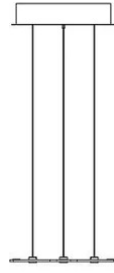

# Canopy Fra Tac

53 W - suspension - composition at 3

colors

Typology Pendant Ceiling

Utilisation

230V

This circular suspension canopy can control a three-tier arrangement of lights. Cables descending from the canopy connect to an element with three supports. From each of these supports, a lighting composition of up to 5 modules can be created. It's 53W powerful and is made of aluminium painted in two colours. This canopy allows the light to be dimmed.

Family Canopy Fra Tac  
Typology Pendant Ceiling  
Utilisation

**Dimensions**

Diameter 36 cm

**Materials**

Structure aluminium Canopy aluminium

Voltage 230V  
Power unit Included  
Mounting Power Supply Internal  
Power supply Electronic power supply  
Dimming Push  
Dali2