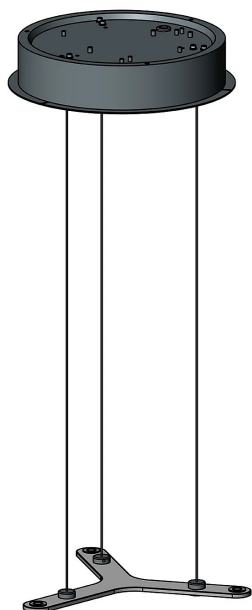

# Canopy Fra Tac

53 W - suspension - composition at 3

colors

Typology Pendant Ceiling

Utilisation

230V

This circular suspension canopy can control a three-tier arrangement of lights. Cables descending from the canopy connect to an element with three supports. From each of these supports, a lighting composition of up to 5 modules can be created. It's 53W powerful and is made of aluminium painted in two colours. This canopy allows the light to be dimmed.

Family Canopy Fra Tac  
Typology Pendant Ceiling  
Utilisation

**Dimensions**

Diameter 36 cm

**Materials**

Structure aluminium Canopy aluminium

Voltage 230V  
Power unit Included  
Mounting Power Supply Internal  
Power supply Electronic power supply  
Dimming Push  
Dali2

**Certifications** EcoLabel

**Colour variant code**

40215/AU

Pearl Gold

40215/GR

Grey